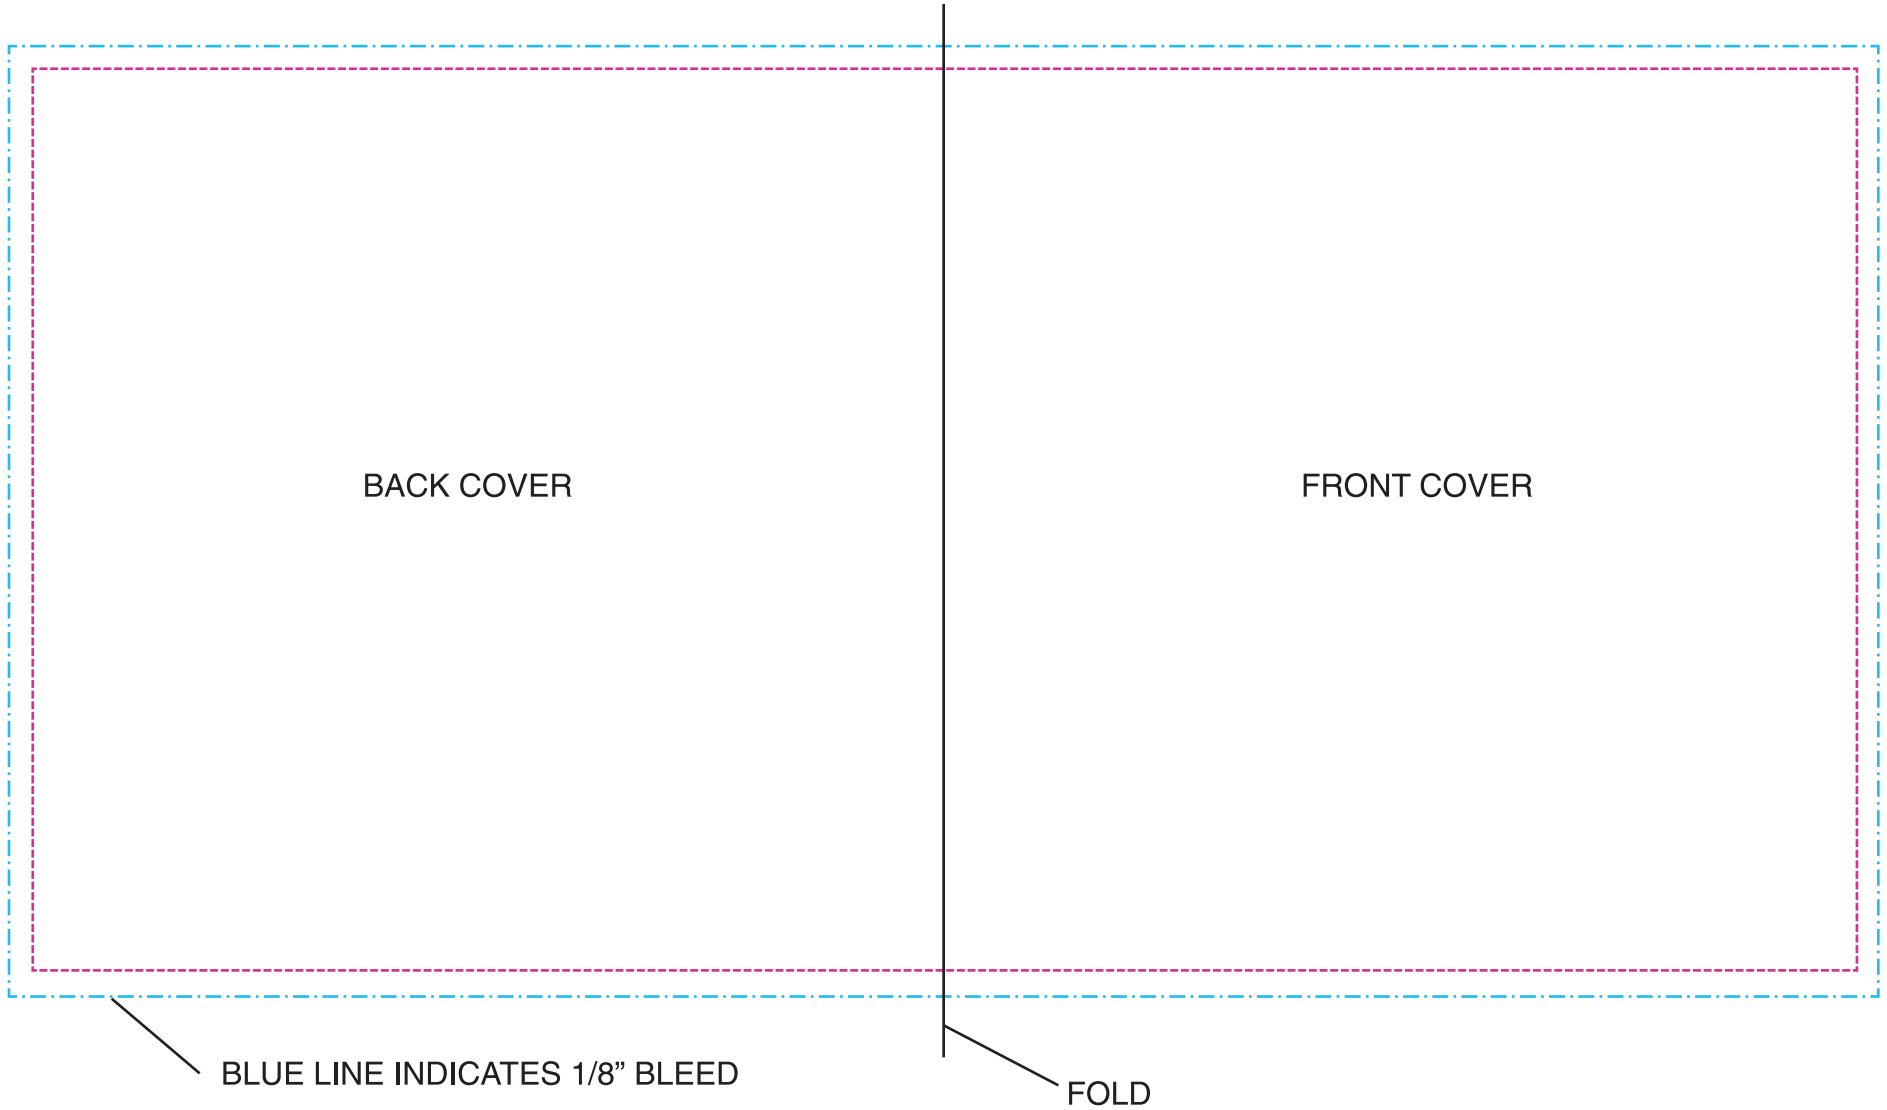

CD Front Insert Template - 9.5" * 4.719"

BLUE LINE INDICATES 1/8" BLEED

FOLD