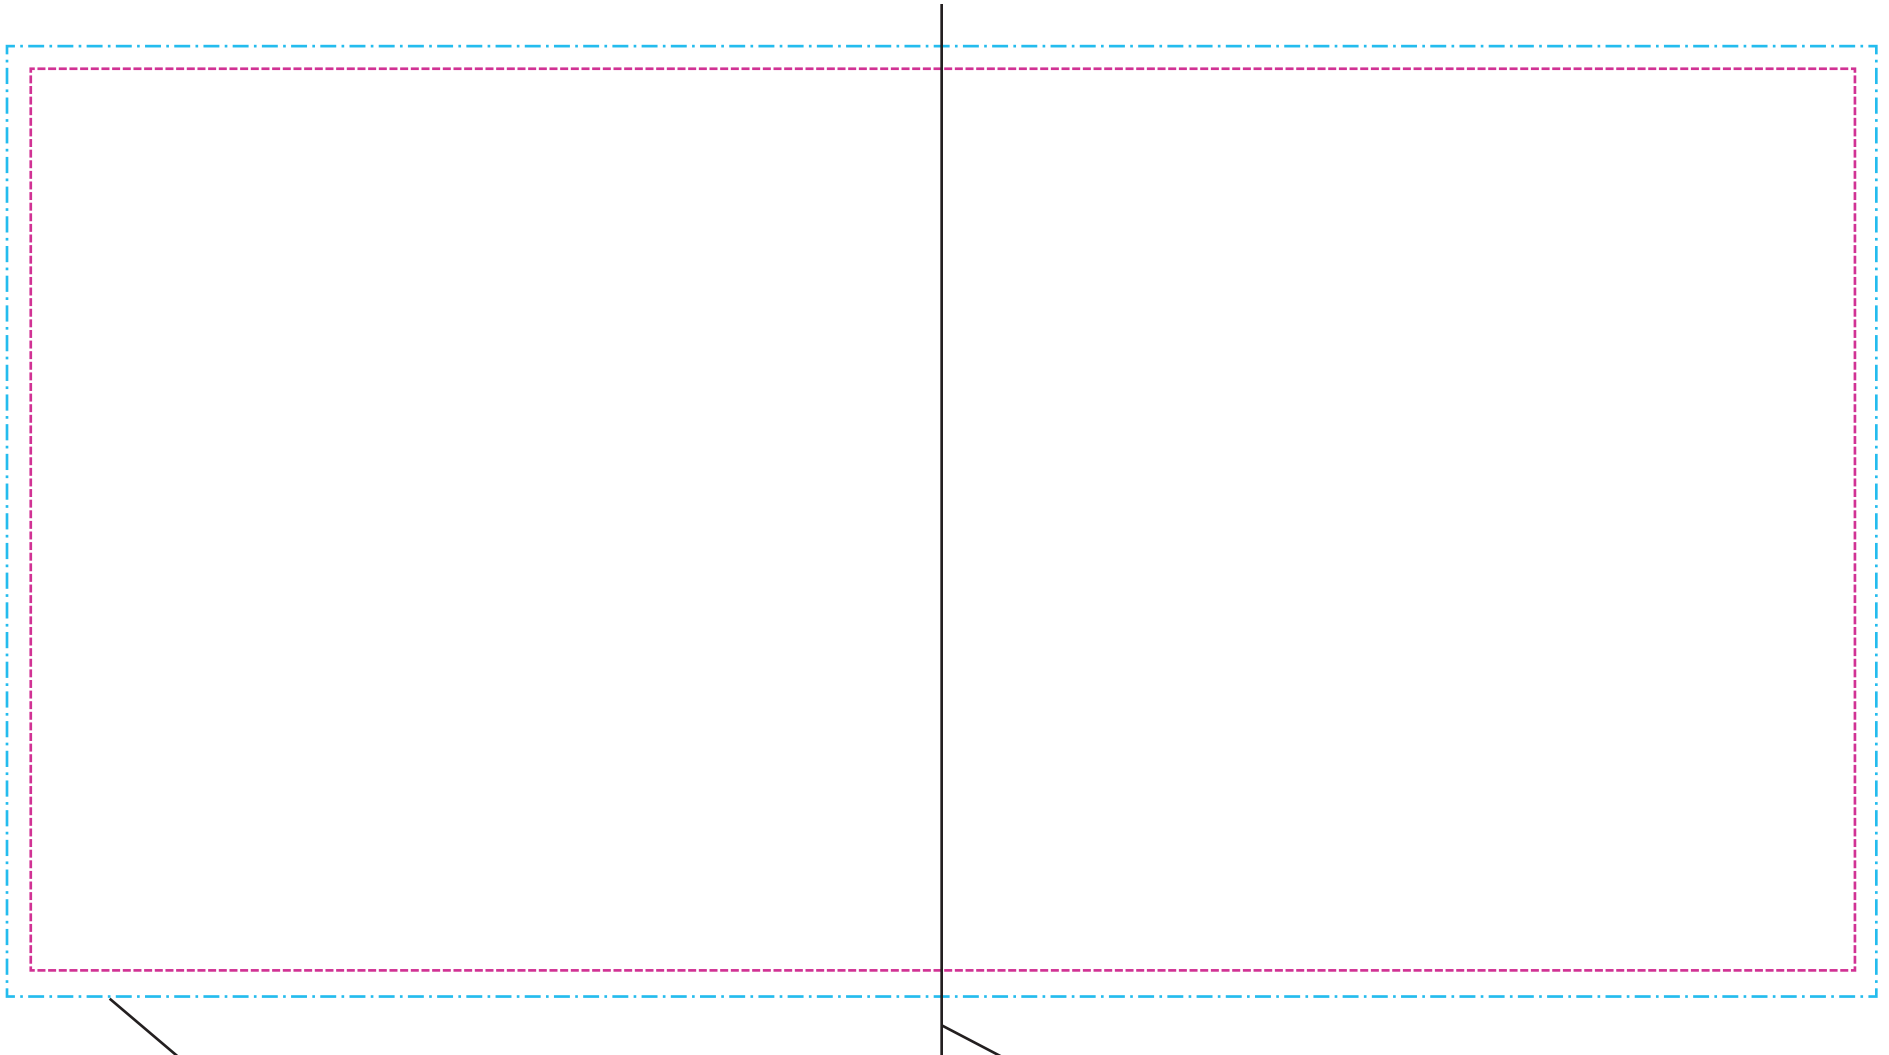

CD Front Insert Template - 9.5" * 4.719"

BLUE LINE INDICATES 1/8" BLEED

FOLD